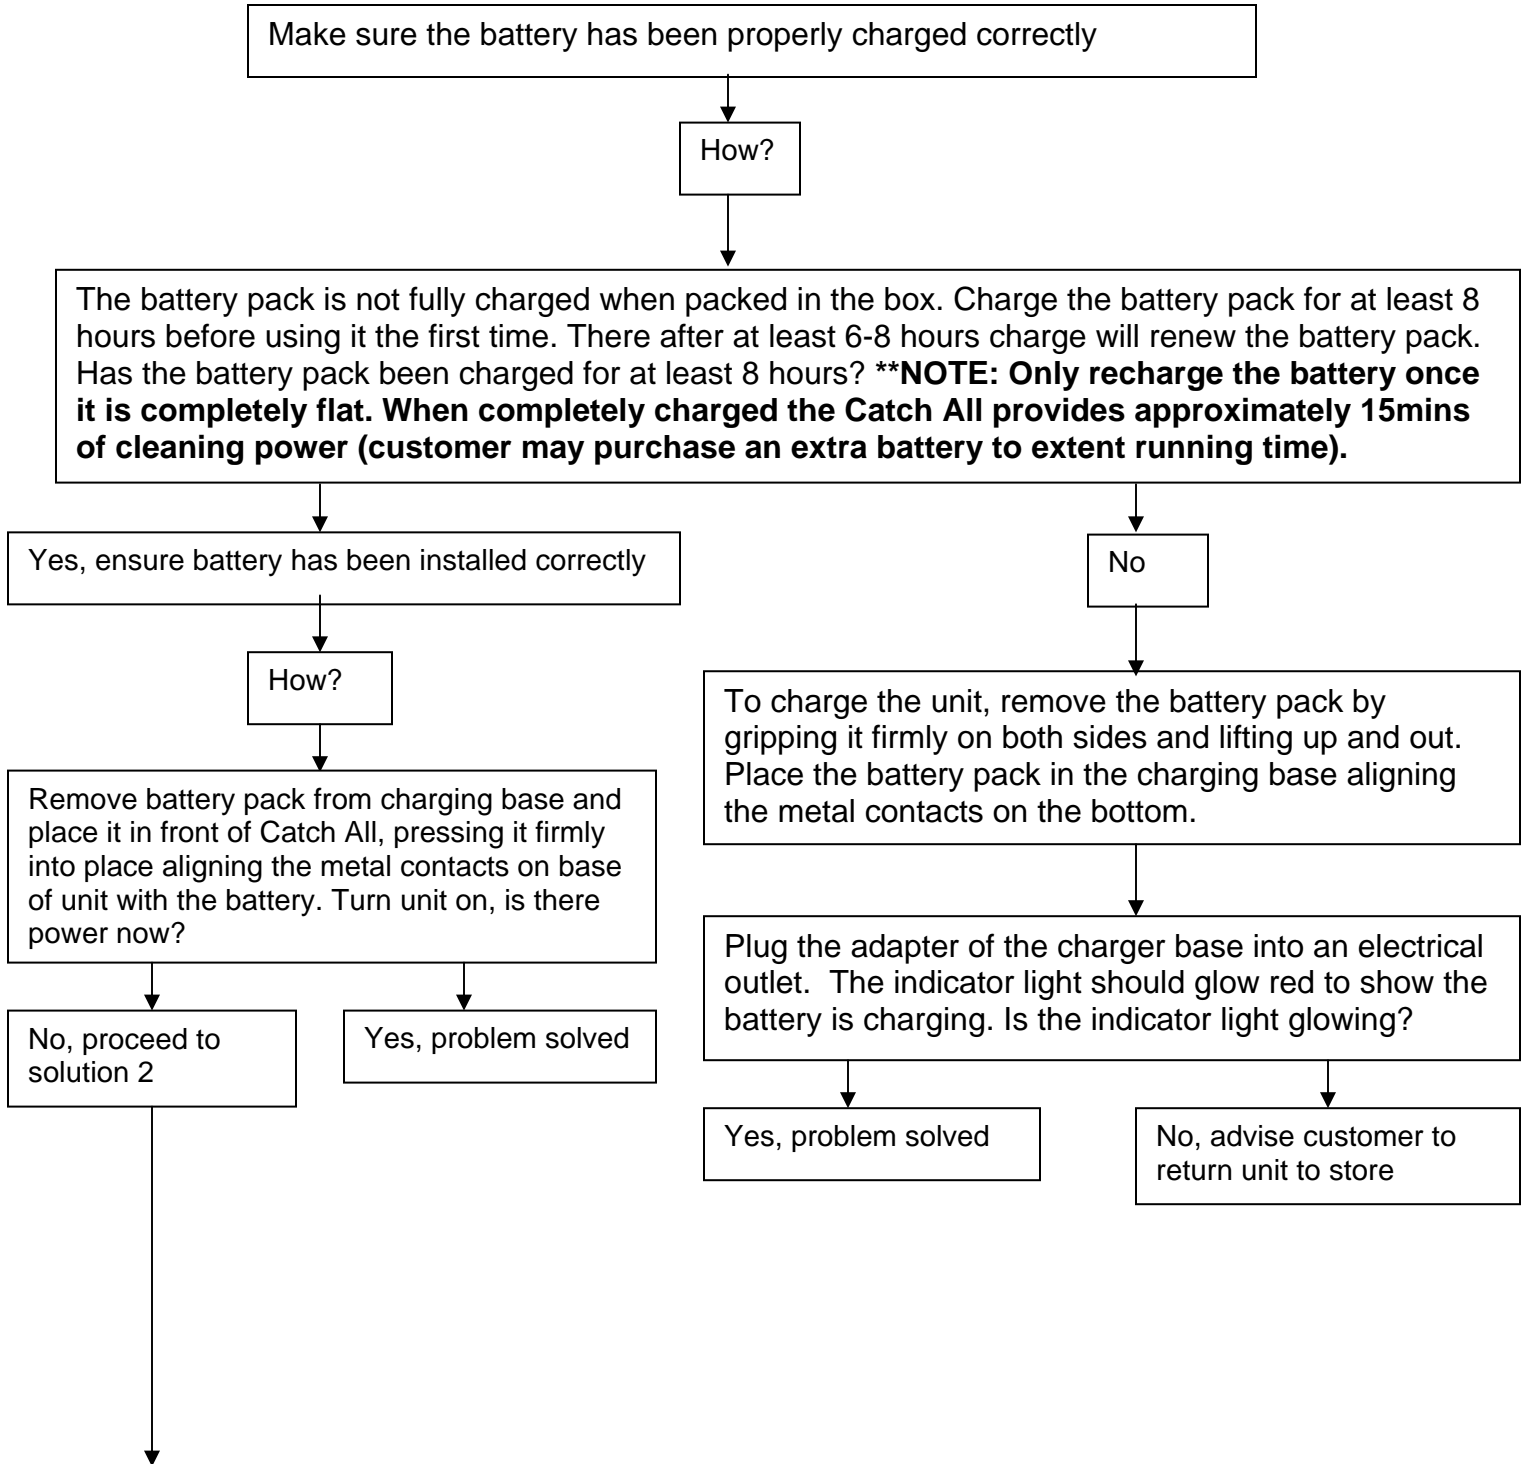

# Troubleshooting Catch All – Model BS-3107F

## CONTENTS PAGE

Consumer states the **unit has no power**.....Page 2

Consumer states unit has **low suction/pick up**.....Page 4

Consumer states the unit has no power

Solution 1:

**Solution 2:**

Consumer states unit has **low suction/pick up**